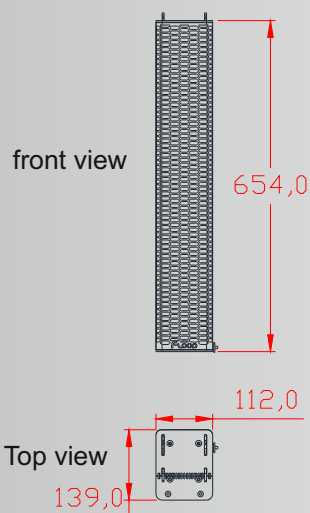

#### GENERAL SPECIFICATIONS

Charge Type	passive bass reflex
POWER AES standard	480W
PEAK POWER	960W
COMPONENTS	6x CUSTOM 4"
FREQUENCY RESPONCE	100Hz-16kHz
SENSITIVITY	98 db
MAXIMUM SPL	120 db continuous
NOMINAL IMPEDANCE	12 Ohm
DISPERSION	10° vert 90° horiz
IDEAL Crossover Pointes	HPF 100Hz
CONSTRUCTION	Heavily braced multi-laminated 12mm plywood finished with black texture paint
CONNECTORES	2x NL4
NET WEIGHT	8Kg