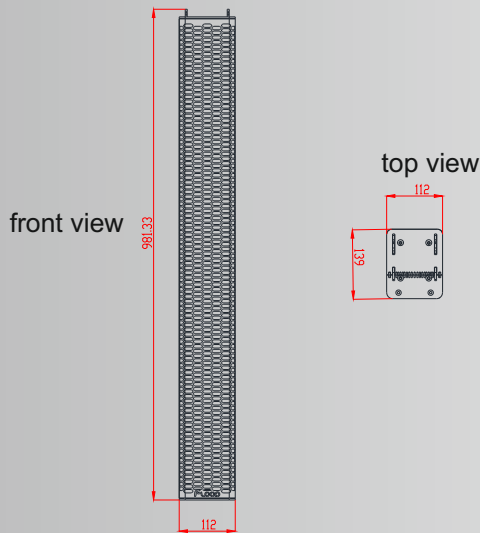

i9

Passive line Source

-720w program power

i9

GENERAL SPECIFICATIONS

Charge Type	passive bass reflex
POWER AES standard	720W
PEAK POWER	1400W
COMPONENTS	9x CUSTOM 4"
FREQUENCY RESPONSE	100Hz-16kHz
SENSITIVITY	99 db
MAXIMUM SPL	122 db continuous
NOMINAL IMPEDANCE	8 Ohm
DISPERSION	10° vert 90° horiz
IDEAL Crossover Pointes	HPF 100Hz
CONSTRUCTION	Heavily braced multi-laminated 12mm plywood finished with black texture paint
CONNECTORES	2x NL4
NET WEIGHT	10Kg