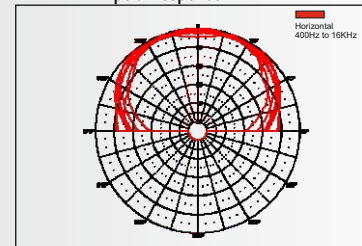

V10_R

Bassreflex 10" passiv box

- Integrated crossover with protection
- 700w Speakers AES power

V10r

GENERAL SPECIFICATIONS	
Charge Type	bass reflex
POWER AES standard	700W
PEAK POWER	1400W
COMPONENTS	1x10" 2x 1"
FREQUENCY RESPONCE	85Hz-18kHz
SENSITIVITY	101 db
MAXIMUM SPL	130 db continuous, 133 db Peak
NOMINAL IMPEDANCE	8 Ohm
DISPERSION	horiz-120° Vert- Defined By Array
IDEAL Crossover Pointes	HPF 90 Hz
CONSTRUCTION	Heavily braced multi-laminated 15mm plywood finished with black texture paint
CONNECTORES	2x SPEAKON 4 POLE
NET WEIGHT	16Kg