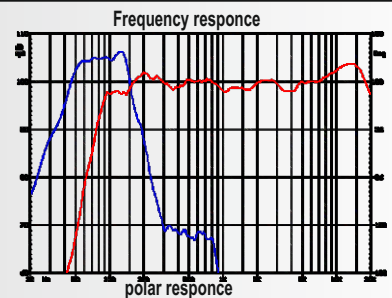

V10_R

Bassreflex 10" passiv box

- Integrated crossover with protection
- 700w Speakers AES power

V10r

GENERAL SPECIFICATIONS	
Charge Type	bass reflex
POWER AES standard	700W
PEAK POWER	1400W
COMPONENTS	1x10" 2x 1"
FREQUENCY RESPONCE	85Hz-18kHz
SENSITIVITY	101 db
MAXIMUM SPL	130 db continuous, 133 db Peak
NOMINAL IMPEDANCE	8 Ohm
DISPERSION	horiz-120° Vert- Defined By Array
IDEAL Crossover Pointes	HPF 90 Hz
CONSTRUCTION	Heavily braced multi-laminated 15mm plywood finished with black texture paint
CONNECTORES	2x SPEAKON 4 POLE
NET WEIGHT	16Kg