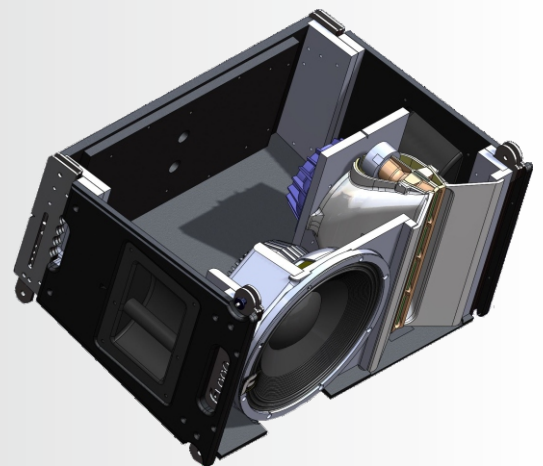

# X12

3 way Bassreflex 12" box  
-1400w Speakers AES power

1x 12"

1x 6.5"

4x 1"

## X12

GENERAL SPECIFICATIONS	
Charge Type	bass reflex
POWER AES standard	1400W
PEAK POWER	2800W
COMPONENTS	1x12" 1x 6.5" 4x 1"
FREQUENCY RESPONCE	70Hz-19kHz
SENSITIVITY	105 db
MAXIMUM SPL	130 db continuous, 133 db Peak
NOMINAL IMPEDANCE	8 Ohm low /16 ohm HI
DISPERSION	horiz-120° Vert- Defined By Array
IDEAL Crossover Pointes	HPF/LPF 70 Hz / 630 hz / 5000Hz
CONSTRUCTION	Heavily braced multi-laminated 15mm plywood finished with black texture paint
CONNECTORES	2x SPEAKON 4 POLE
NET WEIGHT	33Kg